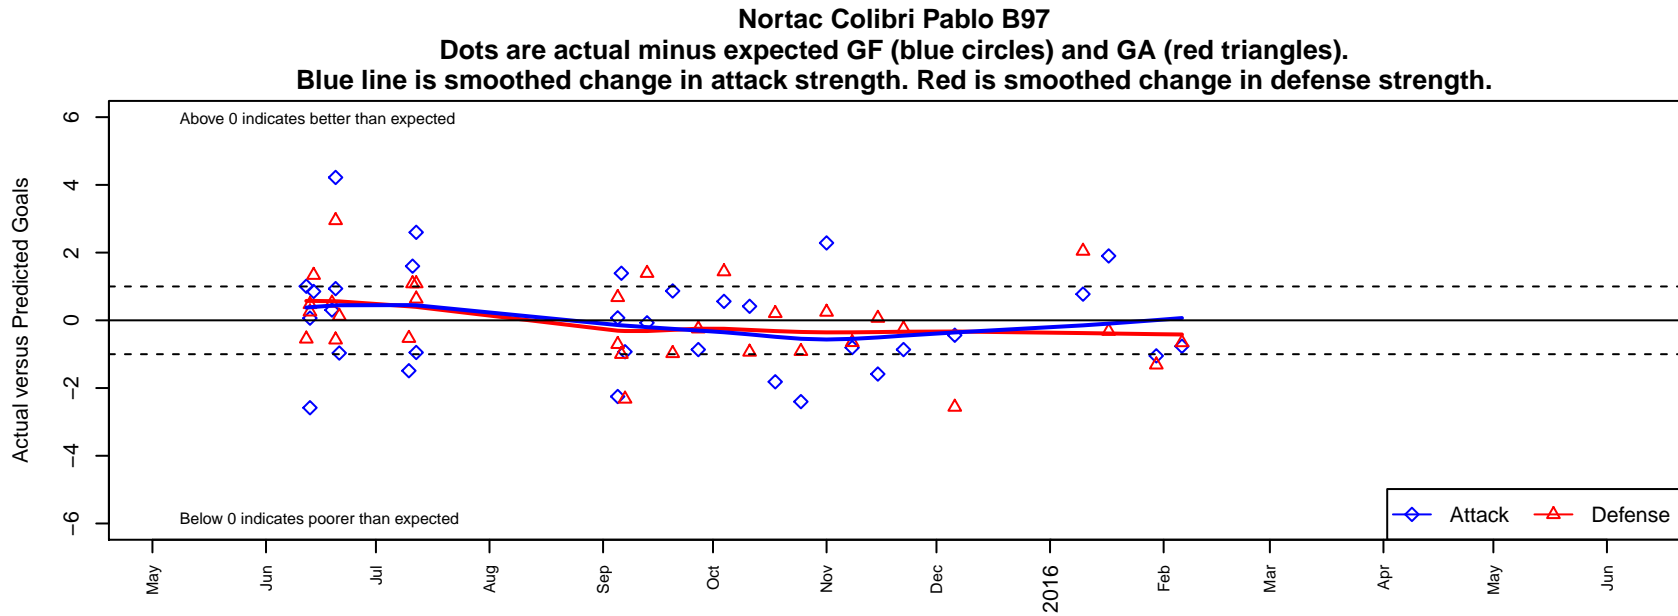

Nortac Colibri Pablo B97

North Tacoma SC
 Tacoma, WA
 B97 total strength=1632
 attack=24.17 defense=13.2
 fall league = NPSL Div 1 U18-19

alt names used:
 Bu19 Colibri Pablo
 Colibri
 Nortac Colibri 97

Venues played:
 2015 Starfire Spring Classic BU17-19
 2015 Rainier Challenge Samba U18
 2015 Seattle United Cup BU17-19
 2015 Labor Day Cup BU19 Gold
 2015 NPSL Division 1 U18-19
 2015 WYS Presidents Cup B97 18/19

**attack and defense variance (black dot)
relative to other teams
and top 10 in region**

**attack and defense rating
relative to others at age
and all opponents in last 13 months**

Performance relative to 13 month average