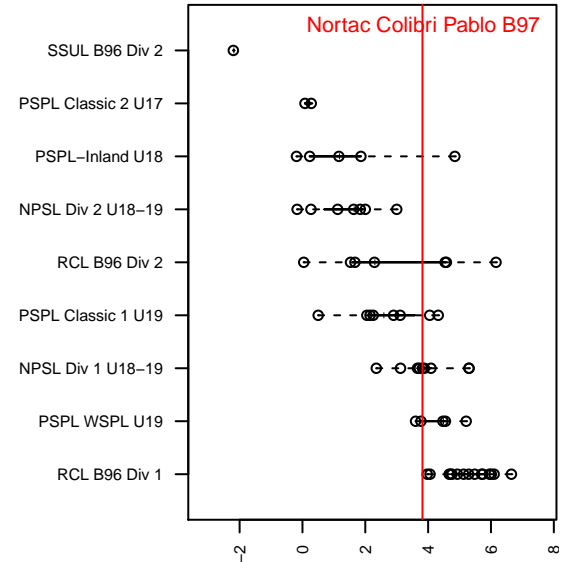

Nortac Colibri Pablo B97

North Tacoma SC
 Tacoma, WA
 B97 total strength=1632
 attack=24.17 defense=13.2
 fall league = NPSL Div 1 U18-19

alt names used:
 Bu19 Colibri Pablo
 Colibri
 Nortac Colibri 97

Venues played:
 2015 Starfire Spring Classic BU17-19
 2015 Rainier Challenge Samba U18
 2015 Seattle United Cup BU17-19
 2015 Labor Day Cup BU19 Gold
 2015 NPSL Division 1 U18-19
 2015 WYS Presidents Cup B97 18/19

**attack and defense variance (black dot)
relative to other teams
and top 10 in region**

**attack and defense rating
relative to others at age
and all opponents in last 13 months**

Performance relative to 13 month average